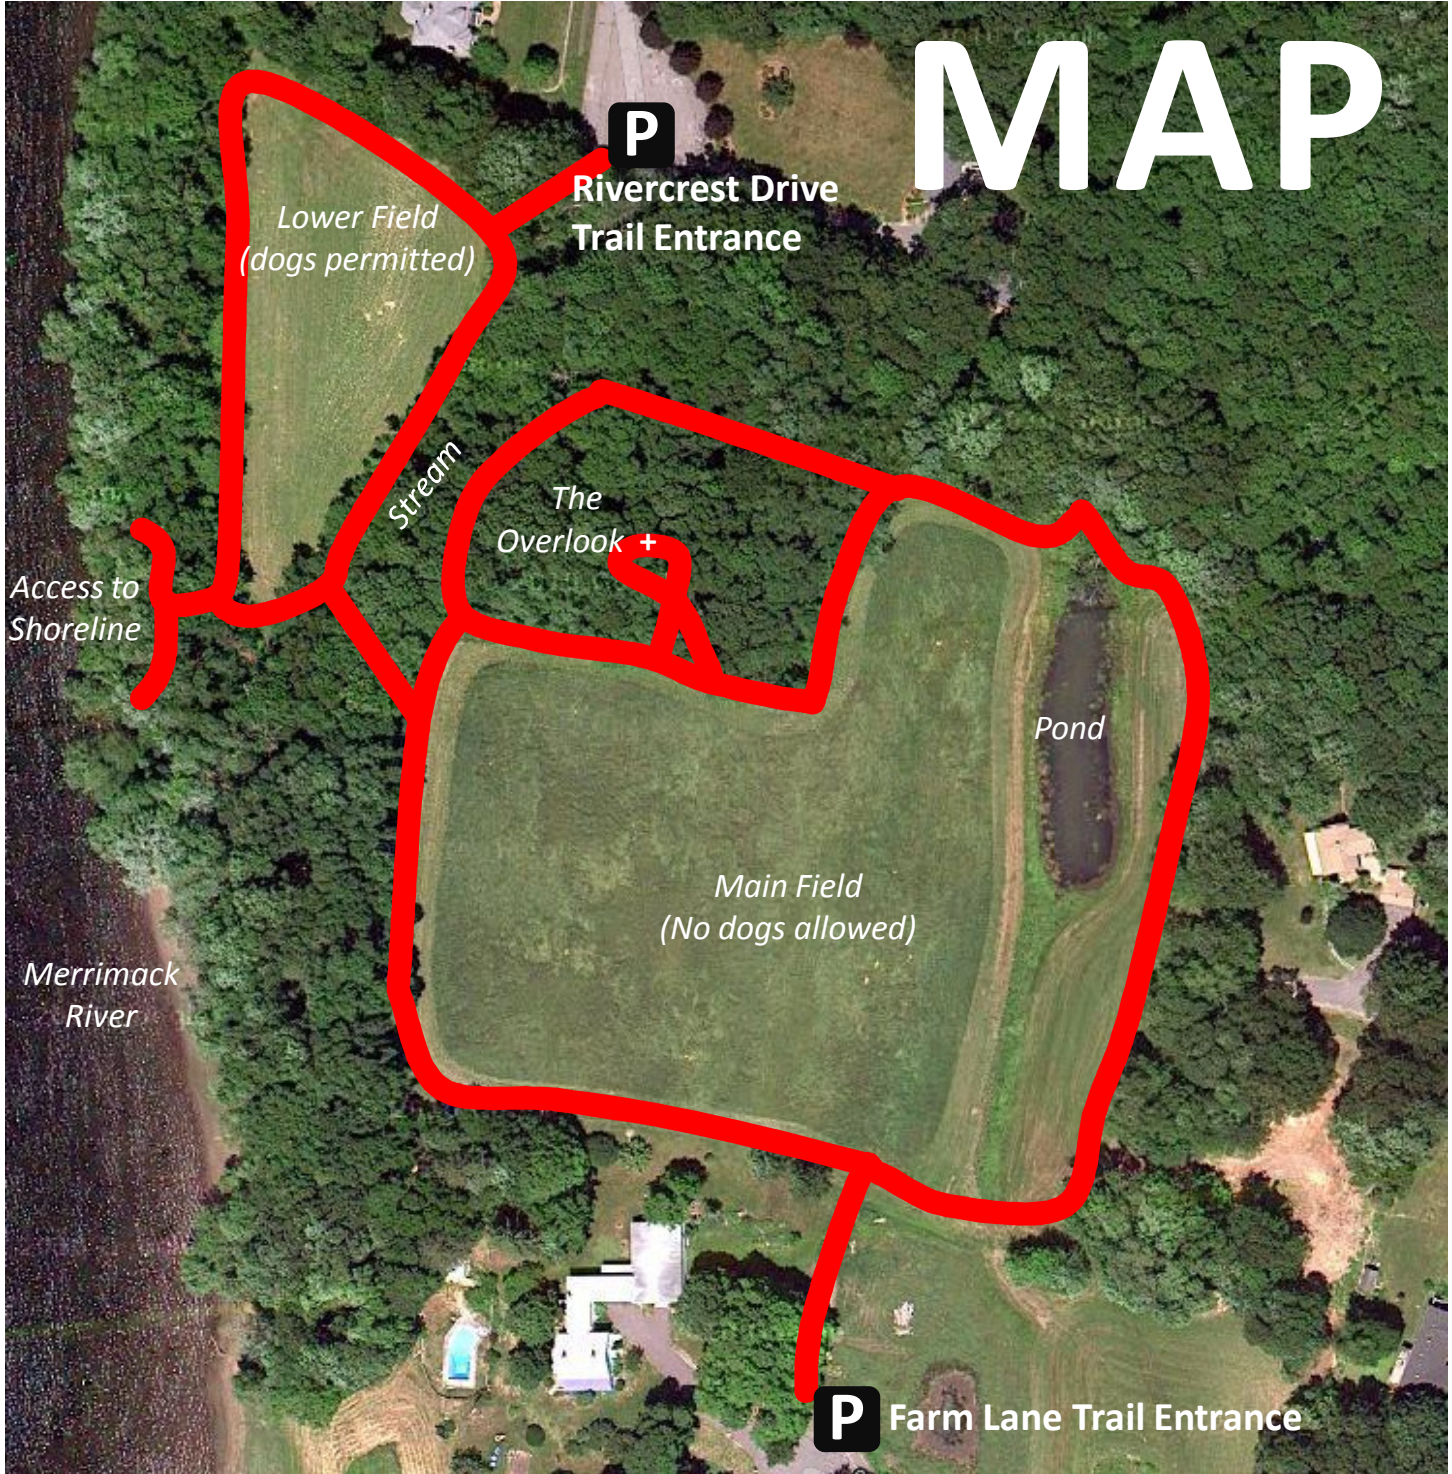

Chestnut Hill Farm Reservation

West Newbury

TRAIL

MAP

Copyright © 2012 This map published by:

 **WEST NEWBURY
OPEN SPACE COMMITTEE**
Visit: www.westnewburyopenspace.net

No dogs, horses, bikes, fishing, hunting or boating is allowed. Dogs are only permitted in the lower field from Rivercrest Drive.