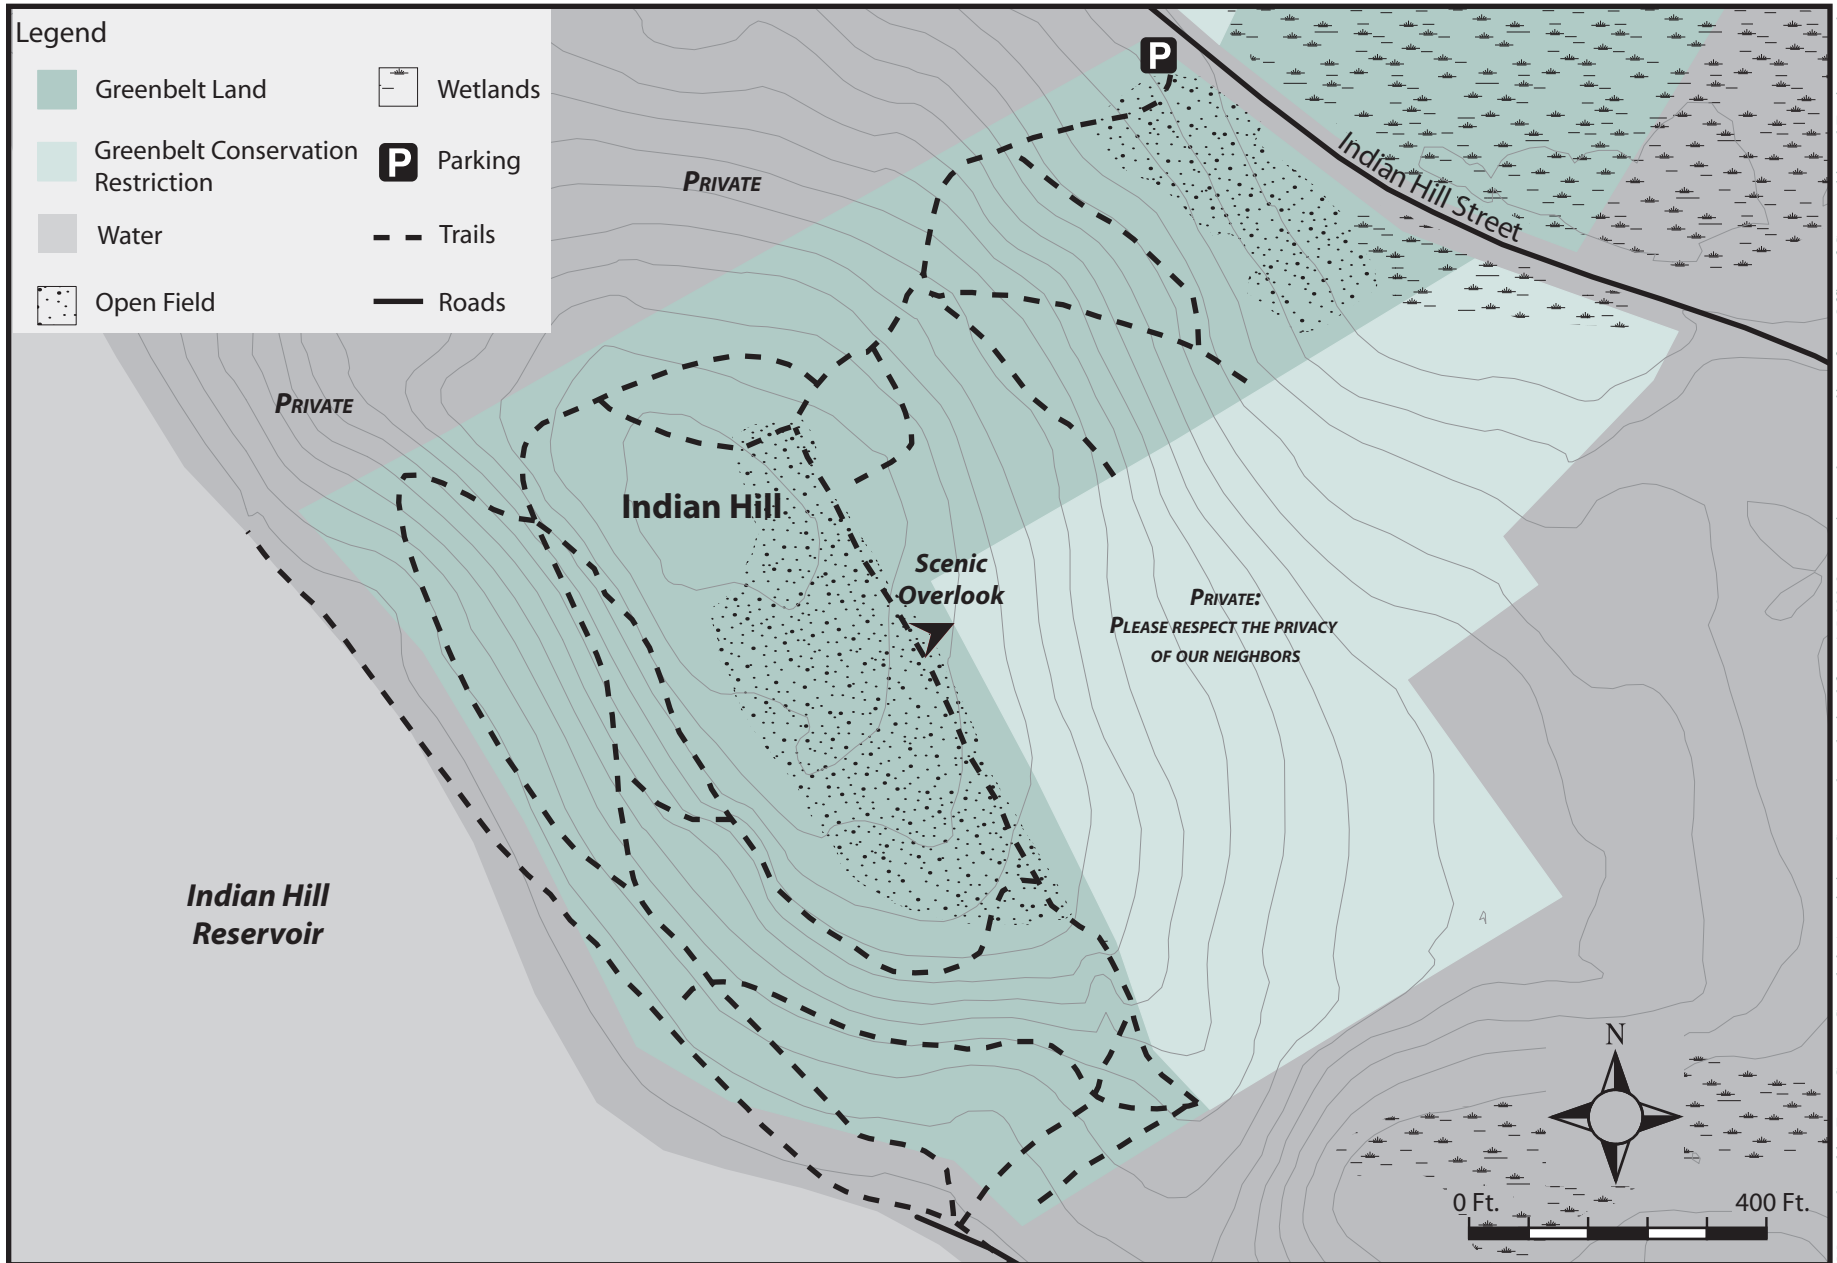

INDIAN HILL FARM RESERVATION - 21 ACRES

WEST NEWBURY, MA

A PROPERTY OF ESSEX COUNTY GREENBELT

Map produced by Essex County Greenbelt Association. Source data obtained from 1:5,000 3-meter interval contour lines from Office of Geographic and Environmental Information Systems (MassGIS), Commonwealth of Massachusetts Executive Office of Environmental Affairs, survey plans and Global Positioning System (GPS). Boundary lines and trail locations are approximate. October 2008.